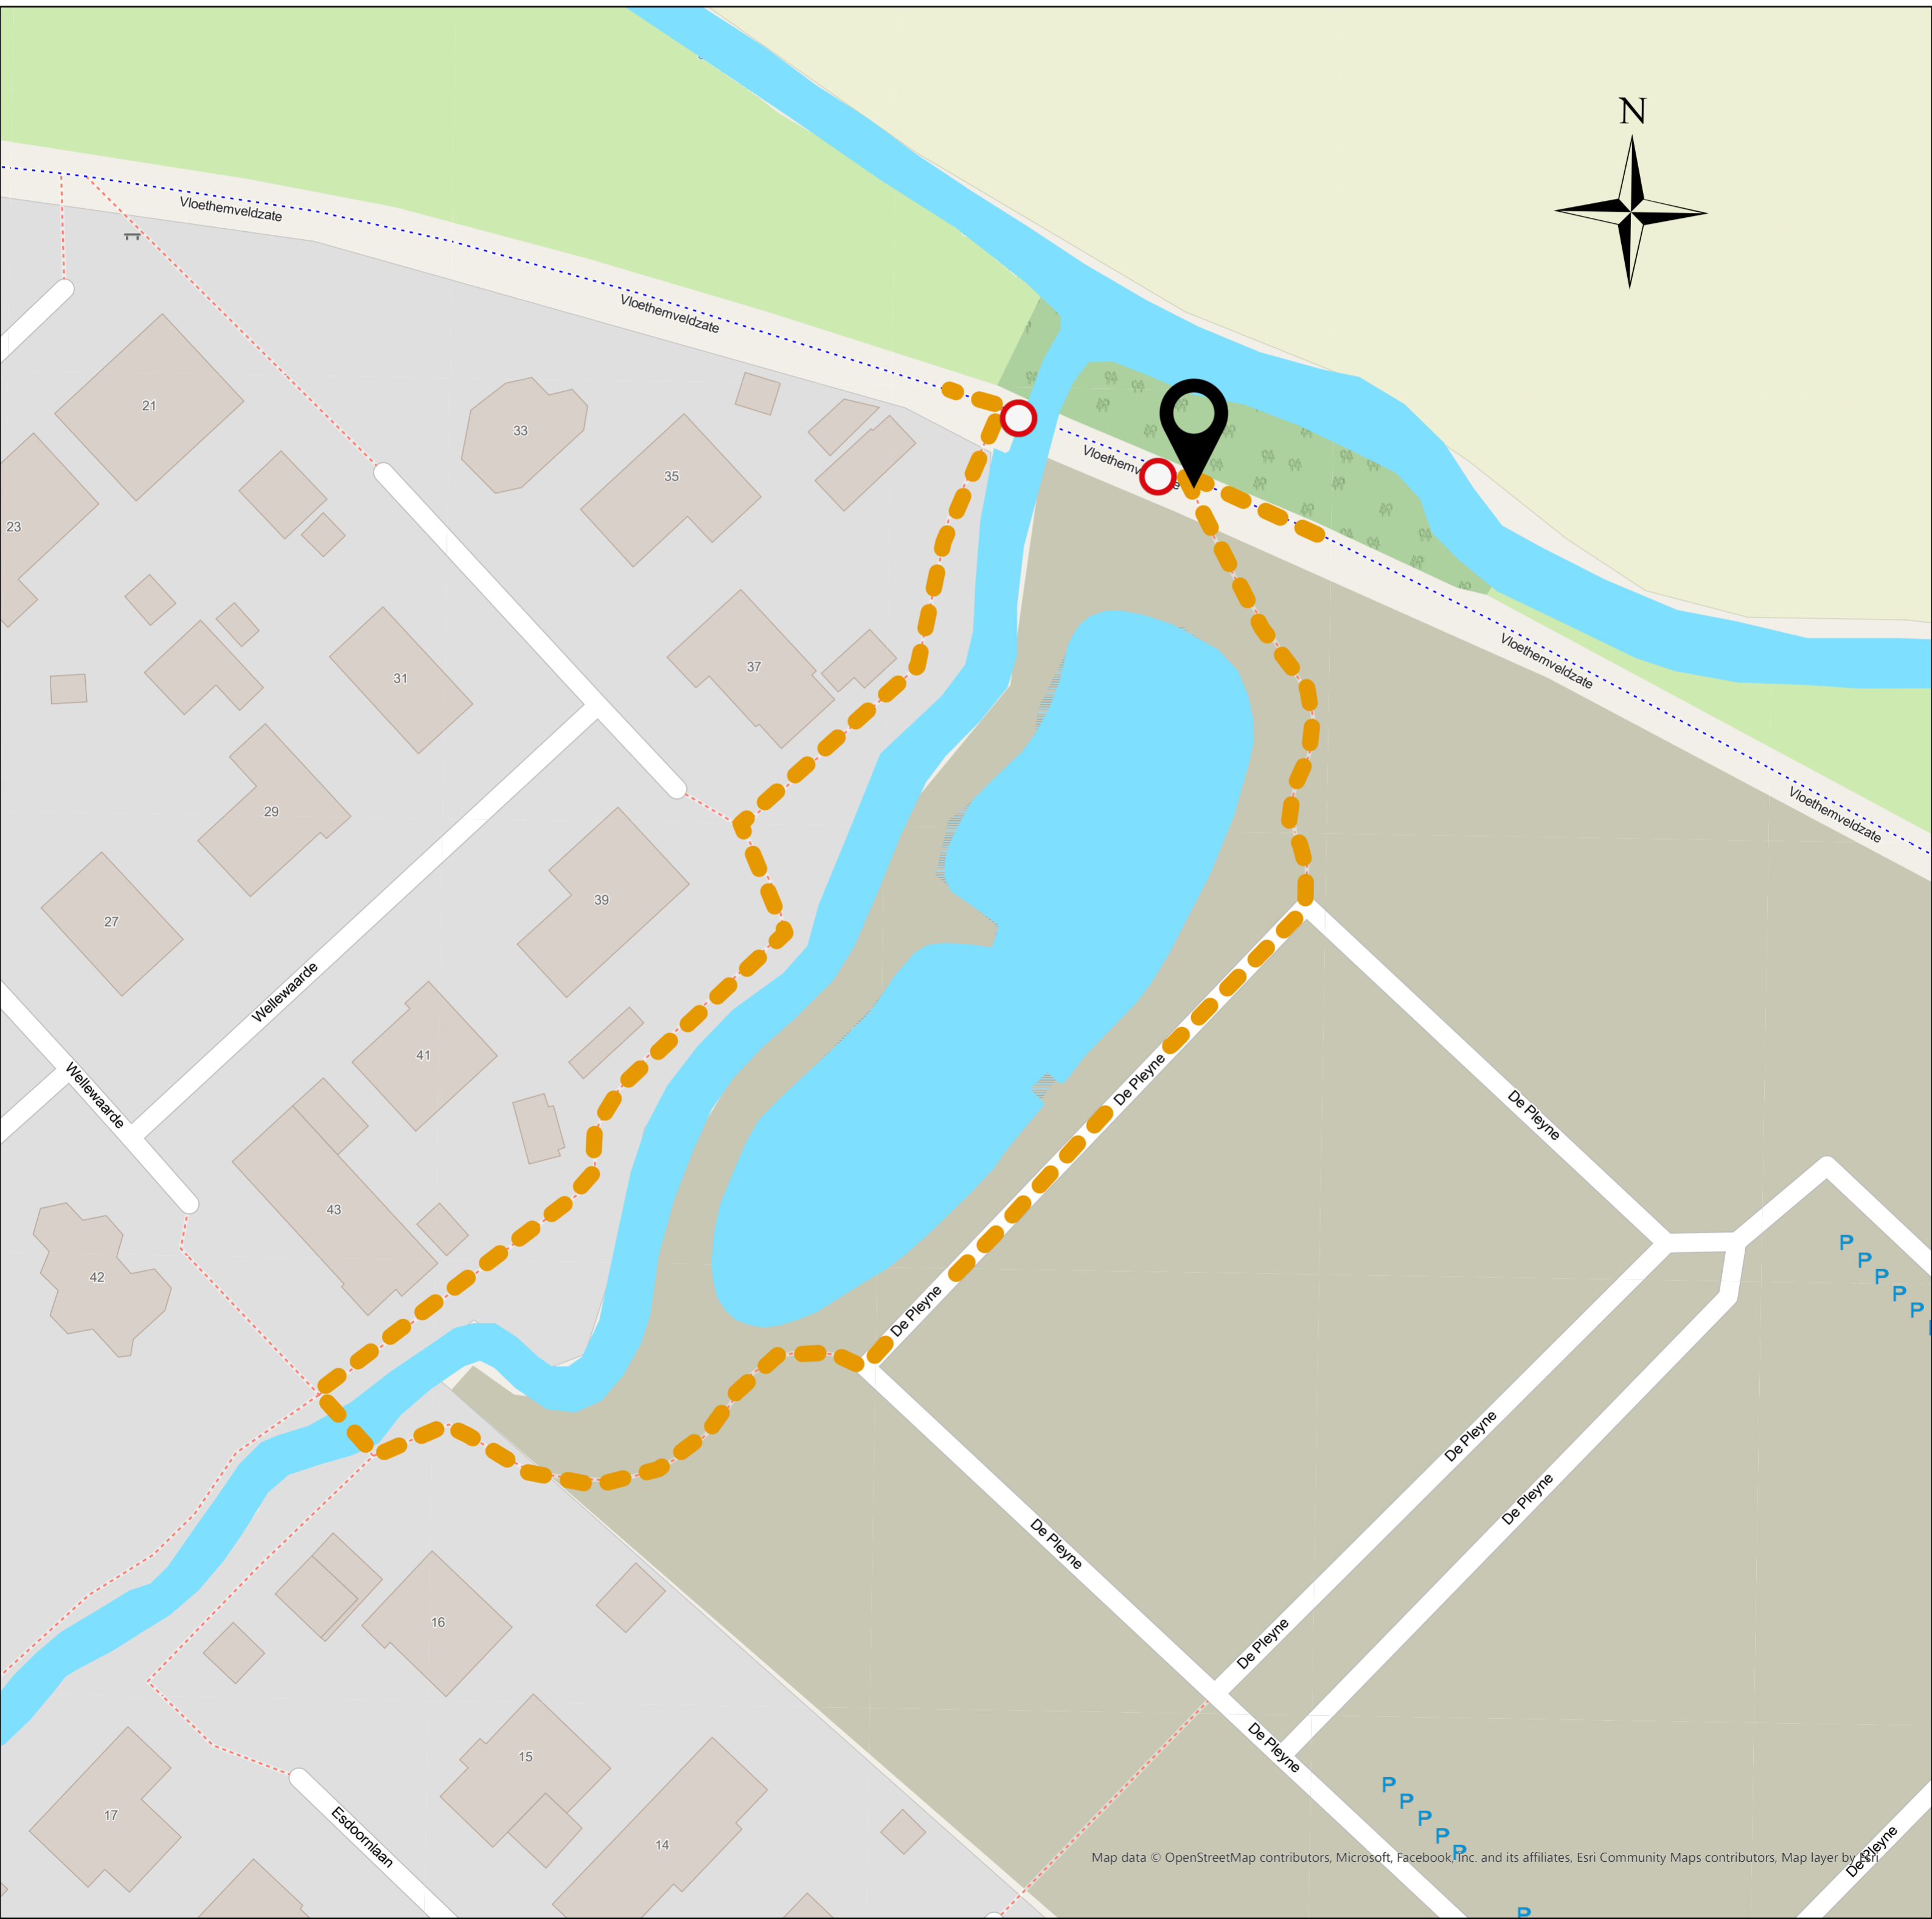

OMLEIDING

Restauratie brug - Vloethemveldzate

— = traject omleiding 📍 = u bent hier

Map data © OpenStreetMap contributors, Microsoft, Facebook, Inc. and its affiliates, Esri Community Maps contributors, Map layer by De Pleyne